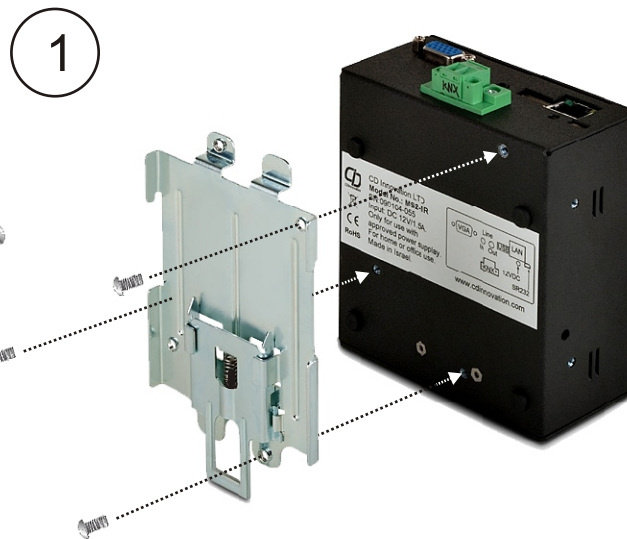

MOUNTING INSTRUCTIONS MS2-1R

WALL MOUNT

DIN RAIL MOUNT

REAR PANEL CONNECTORS

FRONT PANEL CONNECTORS