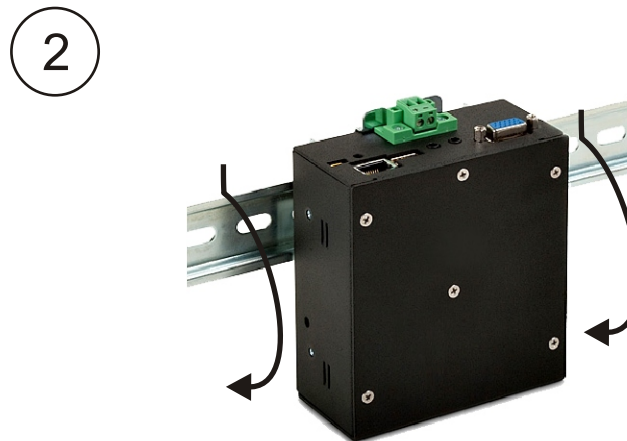

MOUNTING INSTRUCTIONS MS2-1R

WALL MOUNT

DIN RAIL MOUNT

REAR PANEL CONNECTORS

FRONT PANEL CONNECTORS