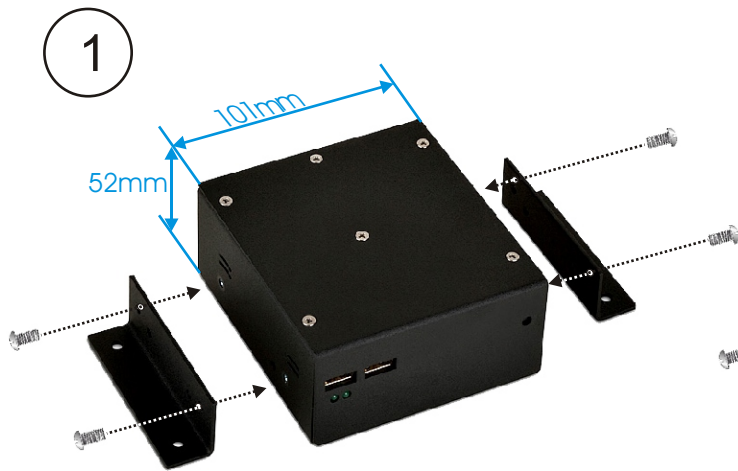

MOUNTING INSTRUCTIONS MS2-1R

WALL MOUNT

DIN RAIL MOUNT

REAR PANEL CONNECTORS

FRONT PANEL CONNECTORS