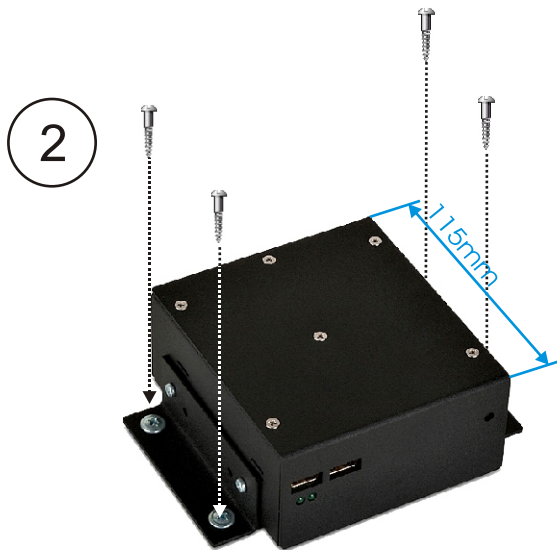

MOUNTING INSTRUCTIONS MS2-1R

WALL MOUNT

DIN RAIL MOUNT

REAR PANEL CONNECTORS

FRONT PANEL CONNECTORS